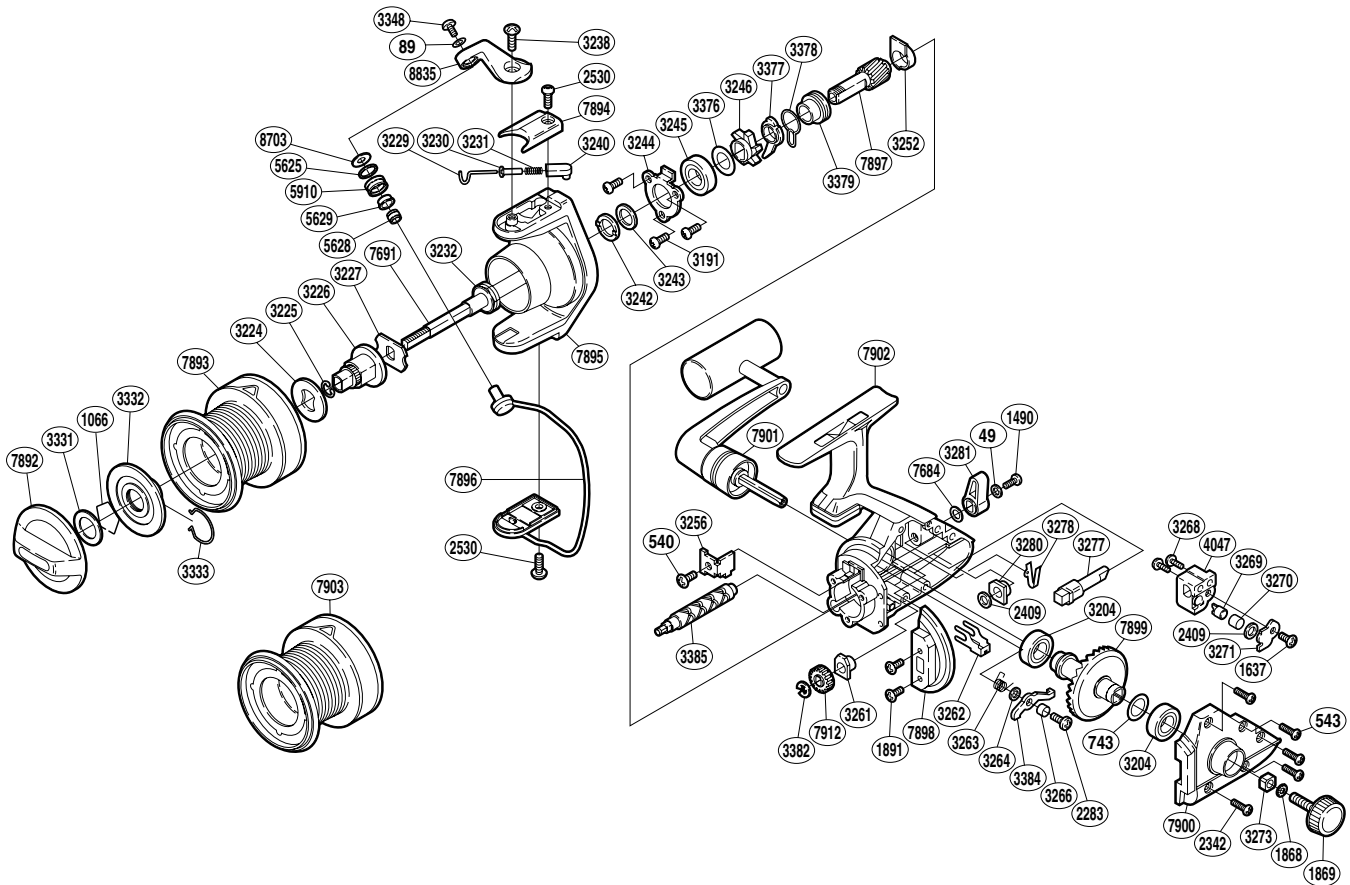

SHIMANO®

BIOMASTER XS

BIO XS-7000

Part No.	Description	Part No.	Description	Part No.	Description
RD 0049	Lock Washer	RD 3242	Rotor Washer	RD 3379	Lock Out Spring Holder
RD 0089	Lock Washer	RD 3243	Rotor Spacer	RD 3382	"E" Lock
RD 0540	Anti-Reverse Guard Screw	RD 3244	Bearing Retainer	RD 3384	Anti-Reverse Pawl
RD 0543	Side Cover Screw (B)	RD 3245	Ball Bearing	RD 3385	Worm Shaft
RD 0627	Anti-Reverse Lever Washer	RD 3246	Anti-Reverse Ratchet	RD 4047	Oscillating Slider
RD 0743	Drive Gear Washer	RD 3252	Pinion Gear Bushing	RD 5625	Line Roller Spacer
RD 1066	Washer Retainer	RD 3256	Anti-Reverse Guard	RD 5628	Line Roller Collar
RD 1490	Anti-Reverse Lever Screw	RD 3261	Worm Shaft Bushing (front)	RD 5629	Line Roller Bushing
RD 1637	Oscillating Retainer Screw	RD 3262	Worm Shaft Retainer	RD 5910	Line Roller
RD 1868	Handle Lock Washer	RD 3263	Anti-Reverse Pawl Spring	RD 7684	Spacer
RD 1869	Handle Screw Cap	RD 3264	Anti-Reverse Pawl Spacer	RD 7691	Main Shaft
RD 1891	Side Cover Flange Screw	RD 3266	Anti-Reverse Pawl Support	RD 7892	Drag Knob
RD 2283	Anti-Reverse Pawl Screw	RD 3268	Oscillating Slider Screw	RD 7893	Spool Assembly (TYPE 7000)
RD 2342	Side Cover Screw (A)	RD 3269	Oscillating Pawl	RD 7894	Bail Spring Cover
RD 2409	Spacer	RD 3270	Oscillating Slider Bushing	RD 7895	Rotor
RD 2530	Bail Spring Cover Screw	RD 3271	Oscillating Pawl Cover	RD 7896	Bail Assembly
RD 3191	Bearing Retainer Screw	RD 3273	Handle Screw Lock	RD 7897	Pinion Gear
RD3204	Ball Bearing	RD 3277	Anti-Reverse Cam	RD 7898	Side Cover Flange
RD 3224	Spool Washer	RD 3278	Anti-Reverse Cam Spring	RD 7899	Drive Gear
RD 3225	Spool Supports Retainer	RD 3280	Worm Shaft Bushing (rear)	RD 7900	Side Cover
RD 3226	Spool Support (A)	RD 3281	Anti-Reverse Lever	RD 7901	Handle Assembly
RD 3227	Spool Support (B)	RD 3331	Drag Knob Washer	RD 7902	Body
RD 3229	Bail Spring Guide (A)	RD 3332	Spool Drag Disk	RD 7912	Idle Gear
RD 3230	Bail Spring Bushing	RD 3333	Drag Disk Retainer	RD 8703	Line Roller Washer
RD 3231	Bail Spring	RD3348	Line Roller Screw	RD 8835	Bail Arm
RD 3232	Rotor Nut	RD 3376	Spacer		
RD 3238	Bail Arm Screw	RD 3377	Anti-Reverse Lock Out		
RD 3240	Bail Spring Guide (B)	RD 3378	Anti-Reverse Lock Out Spring	RD 7903	Spool Assembly (TYPE 6000)